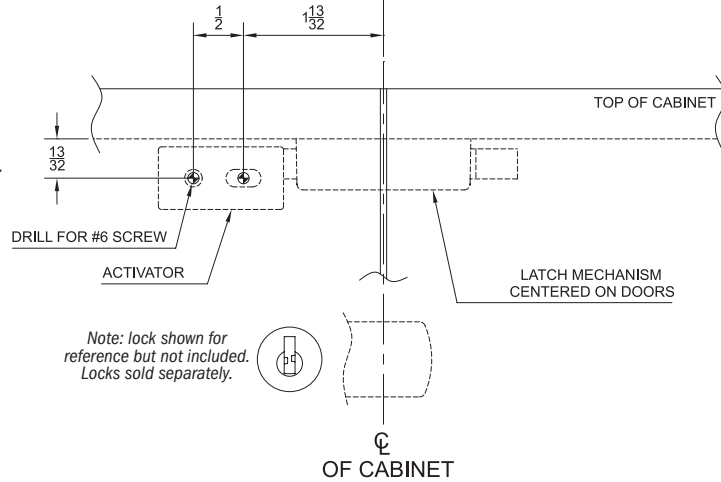

Mounting Instructions: **DL-300**  
(LOCK ON **LEFT** / **TOP MOUNTED**)

**STEP 1**  
install latch

**STEP 2**  
install activator

**STEP 3**  
install catch

Mounting Instructions: **DL-300**  
(LOCK ON **RIGHT** / **BOTTOM MOUNTED**)

**STEP 1**  
install latch

**STEP 2**  
install activator

**STEP 3**  
install catch