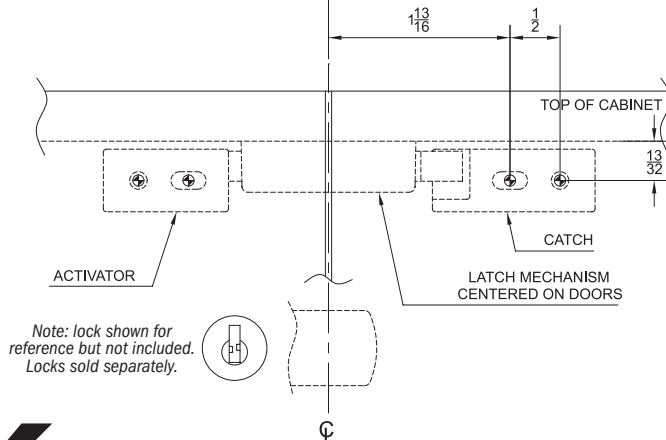

Mounting Instructions: **DL-300**  
(LOCK ON **LEFT** / **TOP MOUNTED**)

**STEP 1**  
install latch

**STEP 2**  
install activator

**STEP 3**  
install catch

Mounting Instructions: **DL-300**  
(LOCK ON **RIGHT** / **BOTTOM MOUNTED**)

**STEP 1**  
install latch

**STEP 2**  
install activator

**STEP 3**  
install catch