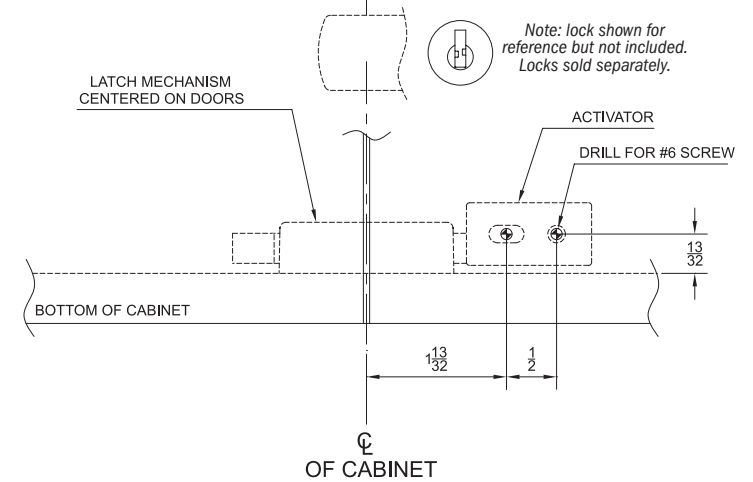

Mounting Instructions: **DL-300**  
(LOCK ON **LEFT** / **TOP MOUNTED**)

**STEP 1**  
install latch

**STEP 2**  
install activator

**STEP 3**  
install catch

Mounting Instructions: **DL-300**  
(LOCK ON **RIGHT** / **BOTTOM MOUNTED**)

**STEP 1**  
install latch

**STEP 2**  
install activator

**STEP 3**  
install catch