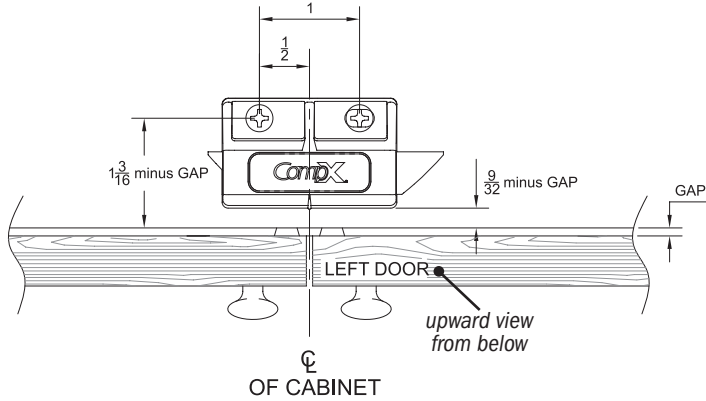

Mounting Instructions: **DL-300**  
(LOCK ON **LEFT** / **TOP MOUNTED**)

**STEP 1**  
install latch

**STEP 2**  
install activator

**STEP 3**  
install catch

Mounting Instructions: **DL-300**  
(LOCK ON **RIGHT** / **BOTTOM MOUNTED**)

**STEP 1**  
install latch

**STEP 2**  
install activator

**STEP 3**  
install catch