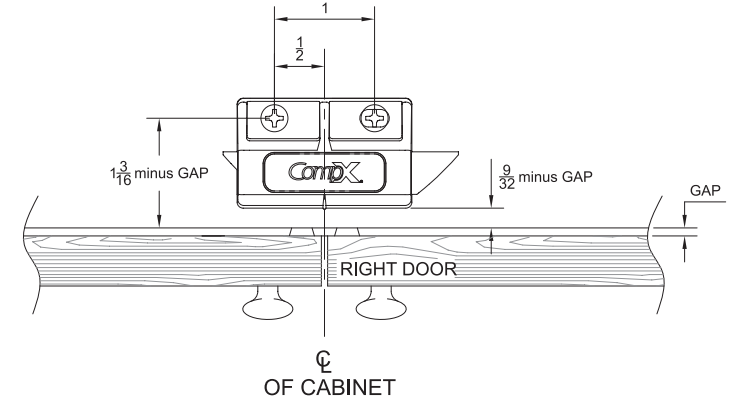

Mounting Instructions: **DL-300**  
(LOCK ON **LEFT** / **TOP MOUNTED**)

**STEP 1**  
install latch

**STEP 2**  
install activator

**STEP 3**  
install catch

Mounting Instructions: **DL-300**  
(LOCK ON **RIGHT** / **BOTTOM MOUNTED**)

**STEP 1**  
install latch

**STEP 2**  
install activator

**STEP 3**  
install catch